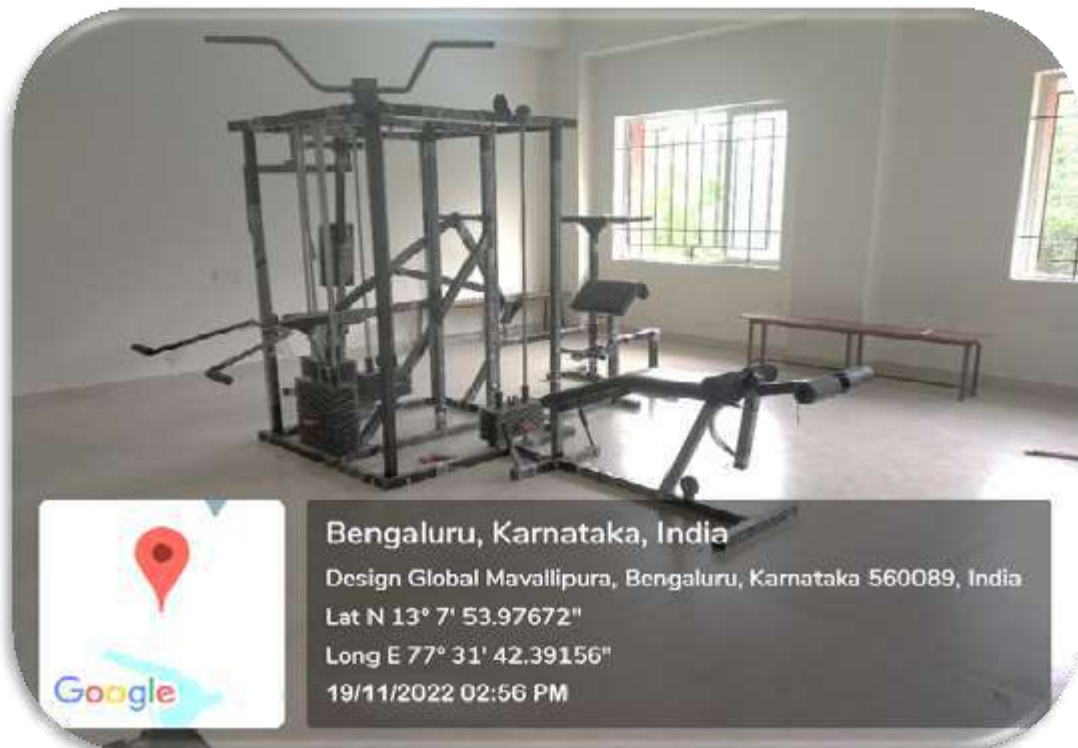

Indoor Facilities (Table Tennis)

Indoor Facilities (Carrom & Chess)

GPS Map Camera
Krishnasagara, Karnataka, India
4GRW+M2J, Krishnasagara, Karnataka 560064, India
Lat 13.14183°
Long 77.544842°
25/05/23 03:30 PM GMT +05:30

Shot on OnePlus

YOGA HALL

Gym Facilities

GPS Map Camera
Krishnasagara, Karnataka, India
4GRW+M2J, Krishnasagara, Karnataka 560064, India
Lat 13.141555°
Long 77.544774°
06/06/23 02:28 PM GMT +05:30